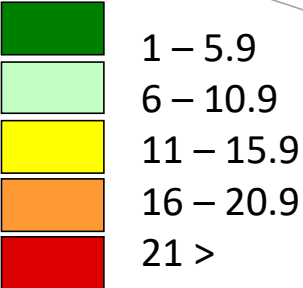

GMR UNEMPLOYMENT RATES

February 2023

Unemployment Rates

Town Boundaries