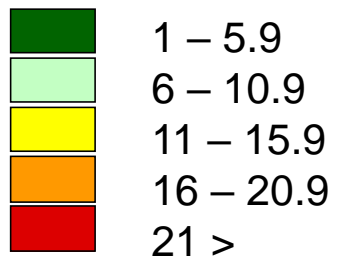

Greater Franklin Region Unemployment Rates

February 2023

Unemployment Rates

 Town Boundaries