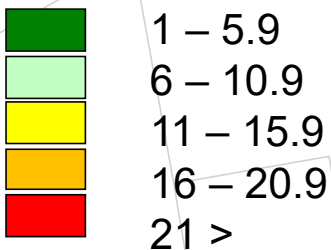

South Shore CCSA Unemployment Rates

December 2021

Unemployment Rates

Town Boundaries