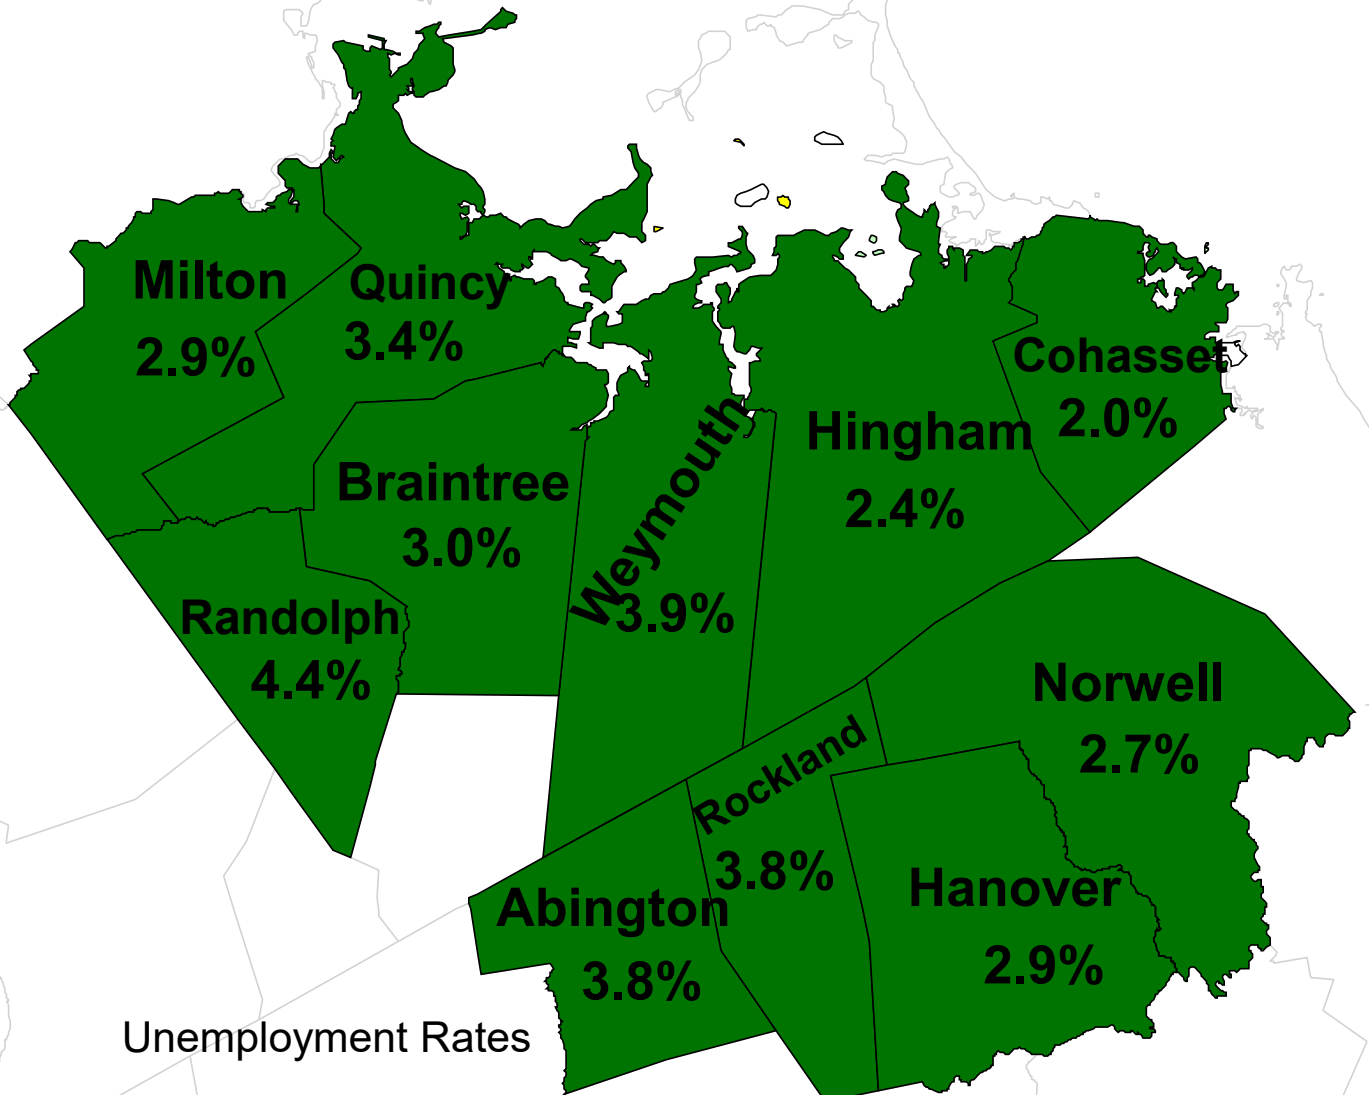

South Shore CCSA Unemployment Rates

December 2021

Unemployment Rates

Town Boundaries