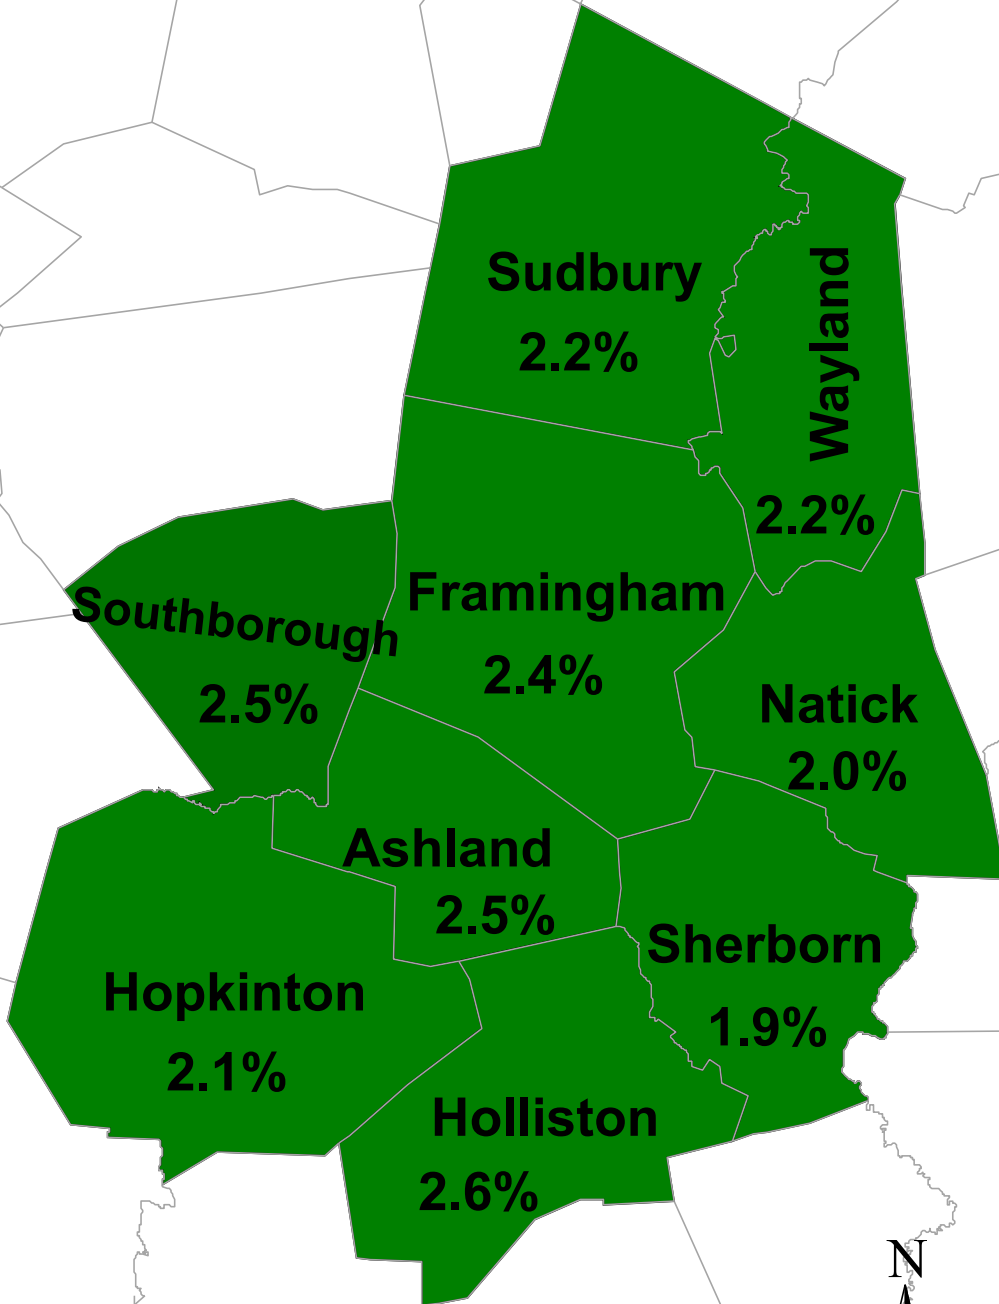

MetroWest CCSA Unemployment Rates December 2021

 Town Boundaries